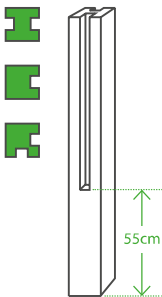

Technical info

STRAIGHT PLATE WITH MOTIF

Height	39.5cm
Length	2.00m
Thickness	Approx. ±3.5cm

CURVED PANEL

Side height	39.5cm
Middle height	49.5cm
Length	2.00m
Thickness	Approx. ±3.5cm

FLAT PLATE

Height	Length	Thickness
20cm	2.00m	±3.3cm
30cm	2.00m	±3.3cm
39.5cm	2.00m	±3.3cm
30cm	2.50m	±3.3cm

REINFORCED PANEL

Height	39.5cm
Length	2.00m
Thickness	±3.5cm
Thickness + beams	±6cm

POSTS

Groove lengths	0.40m, 0.80m, 1.20m, 1.60m, 2.00m, 2.40m
Base length	55cm
Total length	Groove length + base length
Dimension	±12cm x ±12cm
Groove width	Average between 3.5cm & 5cm

Note!
Our posts are slightly tapered.

COVER BAR

Length	2.04m (from middle of the post to middle of the post)
Width	15cm
Width recess underneath	Single-sided: ±4.5cm à 5cm Double-sided: ±8.5cm à 9cm
Versions	Single and double-sided

Horizontal

Width	Height
199cm	43cm
199cm	75cm
199cm	96cm
199cm	117cm
199cm	138cm
199cm	159cm
199cm	180cm
199cm	201cm
199cm	231cm

Vertical

Width	Height
199cm	40
199cm	80
199cm	120
199cm	160
199cm	180
199cm	200
199cm	210